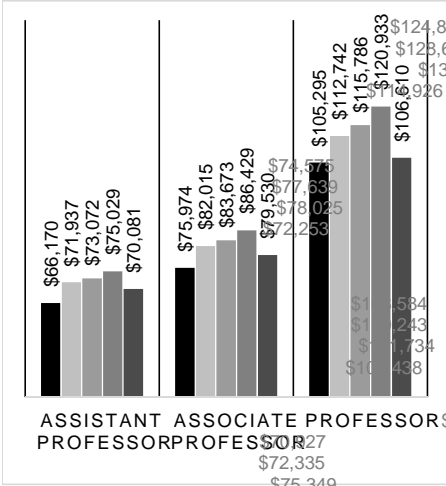

Salary Data for Wichita State University Faculty

By Faculty Rank

By College

By Gender

By Ethnicity

Gender % from Median of CUPA Comparison Groups- Salary Data for Wichita State University Faculty

By College