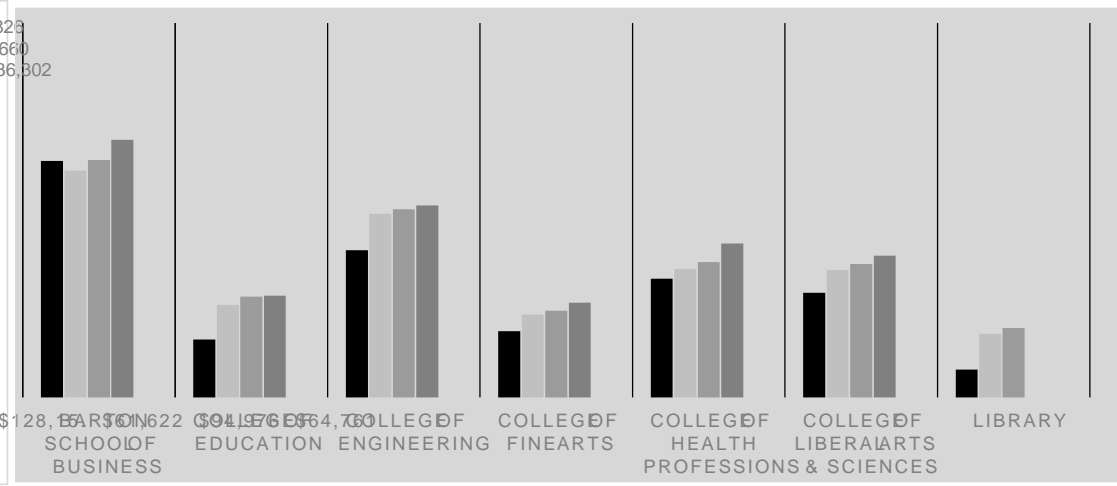

Salary Data for Wichita State University Faculty

By Faculty Rank

By College

By Gender

By Ethnicity

Gender % from Median of CUPA Comparison Groups- Salary Data for Wichita State University Faculty

By College

By Faculty Rank

Ethnicity % from Median of CUPA Comparison Groups- Salary Data for Wichita State University Faculty

By College

By Faculty Rank